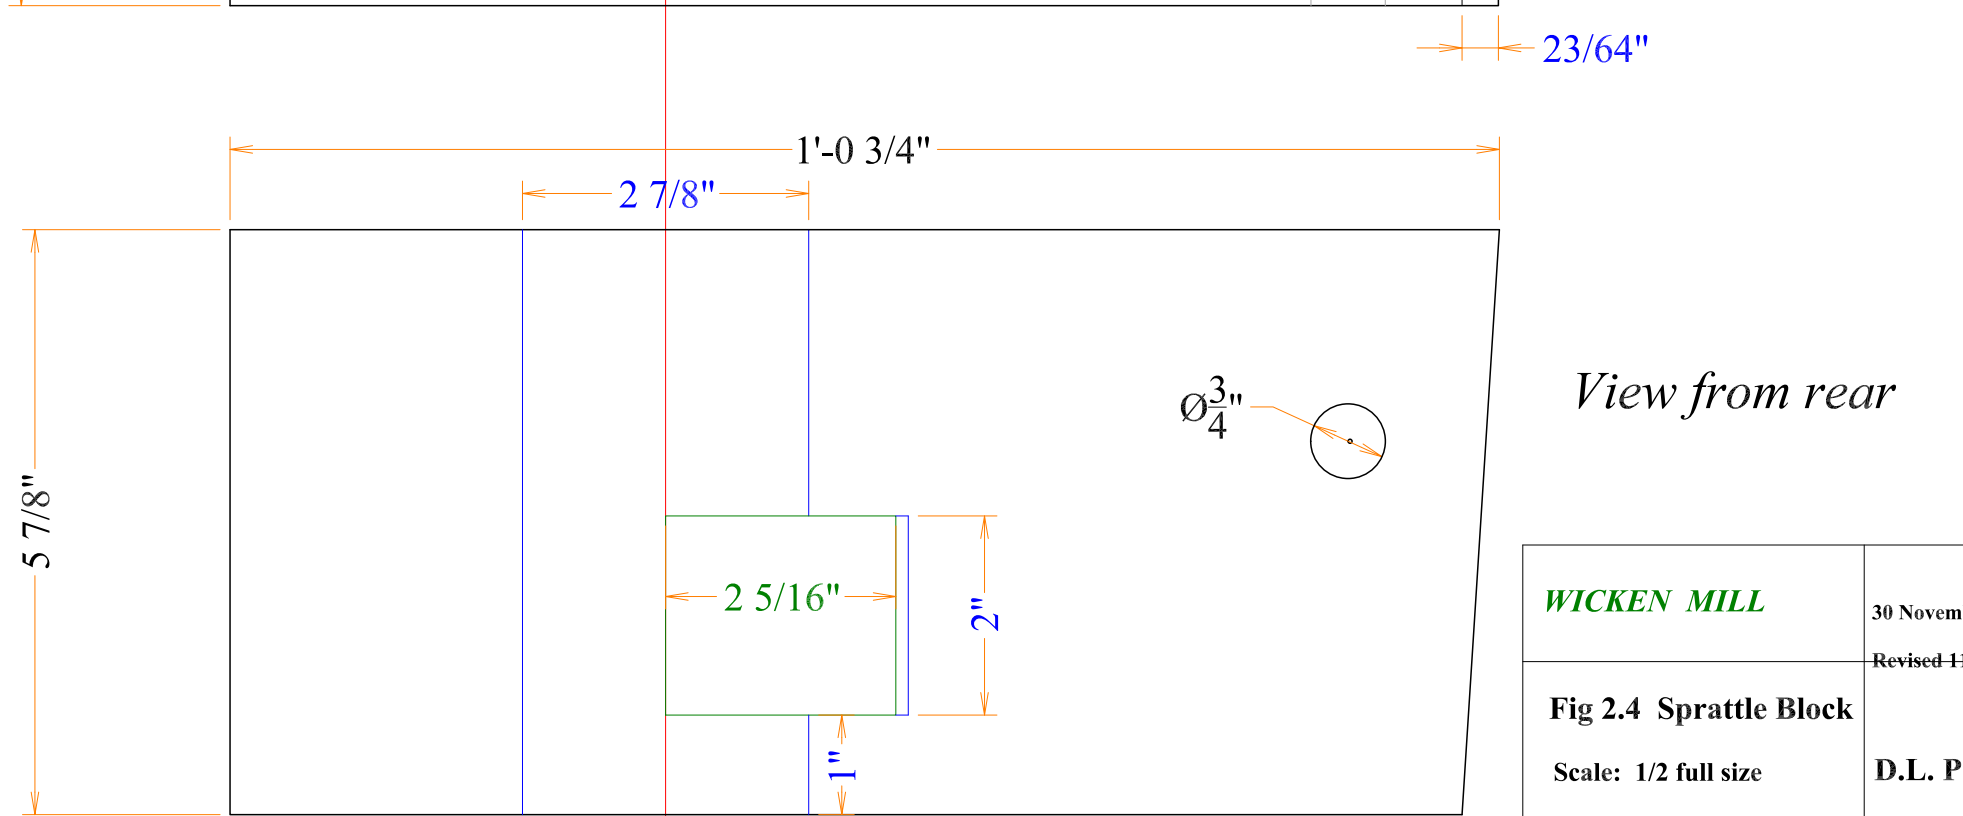

Sprattle Brass

WICKEN MILL	30 November 1997
	Revised 11/3/2012
Fig 2.4 Sprattle Block	
Scale: 1/2 full size	D.L. Pearce